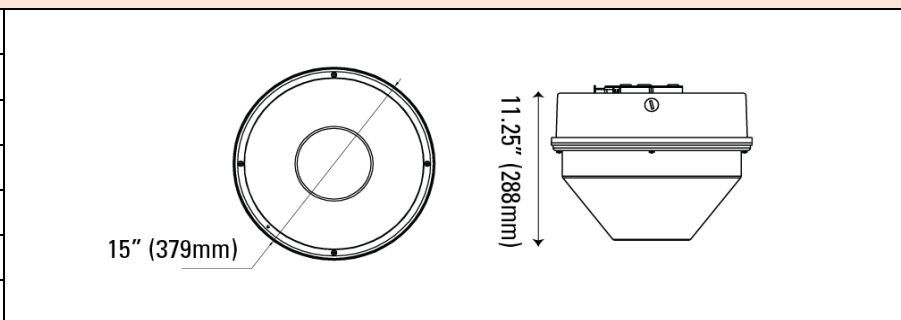

Version	2.0	Date	8/21/18
Prepared By	JC		

PRODUCT SPECIFICATION

Category	Traditional Canopy
Item Number	7091
Stock Code	LED-FXPG60/50K/DB
Mounting	Ceiling
Housing Color	Dark Bronze

ELECTRICAL CHARACTERISTICS			
Rated Wattage (W)	60	Replacement Wattage (W)	250
Tested Wattage (W)	60		
Input Voltage (V)	120-277V	Surge Protect Level	2KV
Voltage Frequency (Hz)	50/60	Dimmable	-
Input Current (A)	-	AUX (12V) Line	-
Power Factor	>0.9		
THD	<20%		

PHOTOMETRIC CHARACTERISTICS			
Lumen (lm)	7,318	CCT (K)	5000K
Efficacy (lm/w)	122	Beam Angle (°)	140°
CRI	>70		

GENERAL CHARACTERISTICS	
Operating Temperature (°F)	-22°F ~ 131°F
Storage Temperature (°F)	-22°F ~ 131°F
IP Rating	IP65
Rated Life (Hrs)	50,000
Warranty (Yrs)	5

ACCESSORIES		
Item #	Stock Code	Description
7334	BAEM15-48BC/MV-A	15W Emergency Driver

PRODUCT DIMENSIONS

Width- in / (mm)	15.00"	379
Height- in / (mm)	11.25"	288
Depth- in / (mm)		
EPA (ft²)	-	
Weight (lbs)	10.73	
Mounting Height (ft)	-	
Cable Length (ft)	-	